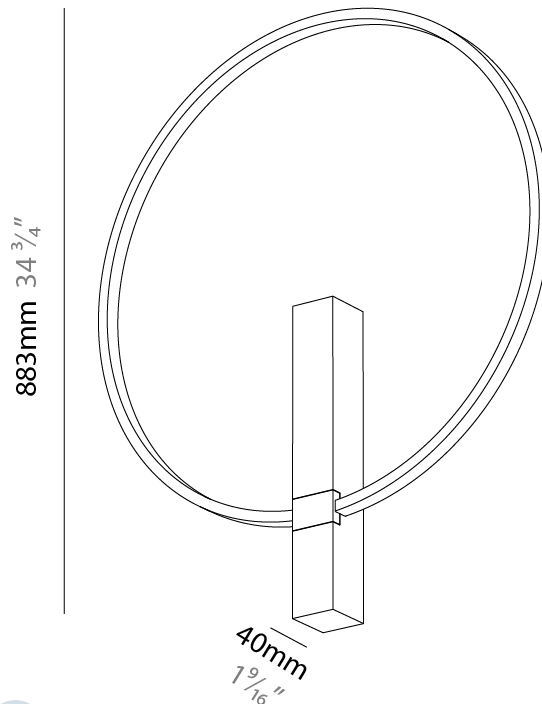

GENERAL

Series: Just Black Halo
 Partner: Prolicht
 Division: Architectural
 Installation: Surface
 Product Type: Wall Surface
 Mounting Location: Wall
 Light Distribution: Indirect

PHYSICAL

Shape: Round
 Diameter (mm): 608
 Diameter (in): 23 ¹⁵/₁₆
 Width (mm): 40
 Width (in): 19/16
 Height (mm): 686
 Height (in): 27
 Diffuser: PMMA - Opal
 Fixture Finish: BLK
 Fixture Material: Aluminum

GENERAL

Series: Just Black Halo
 Partner: Prolicht
 Division: Architectural
 Installation: Surface
 Product Type: Wall Surface
 Mounting Location: Wall
 Light Distribution: Indirect

PHYSICAL

Shape: Round
 Diameter (mm): 808
 Diameter (in): 31 ¹³/₁₆
 Width (mm): 40
 Width (in): 19/16
 Height (mm): 883
 Height (in): 34 ³/₄
 Diffuser: PMMA - Opal
 Fixture Finish: BLK
 Fixture Material: Aluminum

PROJECT _____
 TYPE _____
 SPECIFIER _____
 QUANTITY _____
 DATE _____

Ø808mm 31 ¹³/₁₆ "

JUST BLACK HALO SURFACE

A33383-

PROJECT	_____
TYPE	_____
SPECIFIER	_____
QUANTITY	_____
DATE	_____

A

PROJECT

TYPE