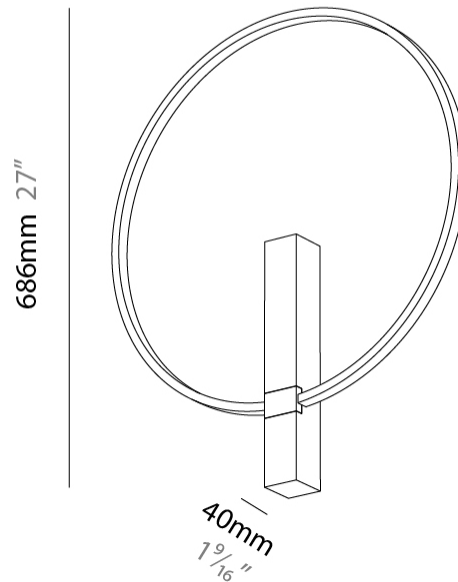

GENERAL

Series: Just Black Halo
 Partner: Prolicht
 Division: Architectural
 Installation: Surface
 Product Type: Wall Surface
 Mounting Location: Wall
 Light Distribution: Indirect

PHYSICAL

Shape: Round
 Diameter (mm): 608
 Diameter (in): 23 ¹⁵/₁₆
 Width (mm): 40
 Width (in): 19/16
 Height (mm): 686
 Height (in): 27
 Diffuser: PMMA - Opal
 Fixture Finish: BLK
 Fixture Material: Aluminum

PROJECT _____
 TYPE _____
 SPECIFIER _____
 QUANTITY _____
 DATE _____

Ø608mm 23 ¹⁵/₁₆ "

JUST BLACK HALO SURFACE

A33382-

PROJECT	_____
TYPE	_____
SPECIFIER	_____
QUANTITY	_____
DATE	_____

JUST BLACK HALO SURFACE

GENERAL

Series: Just Black Halo
 Partner: Prolicht
 Division: Architectural
 Installation: Surface
 Product Type: Wall Surface
 Mounting Location: Wall
 Light Distribution: Indirect

PHYSICAL

Shape: Round
 Diameter (mm): 808
 Diameter (in): 31 ¹³/₁₆
 Width (mm): 40
 Width (in): 19/16
 Height (mm): 883
 Height (in): 34 ³/₄
 Diffuser: PMMA - Opal
 Fixture Finish: BLK
 Fixture Material: Aluminum

PROJECT _____
 TYPE _____
 SPECIFIER _____
 QUANTITY _____
 DATE _____

Ø808mm 31 ¹³/₁₆ "

JUST BLACK HALO SURFACE

A33383-

PROJECT	_____
TYPE	_____
SPECIFIER	_____
QUANTITY	_____
DATE	_____

A

PROJECT

TYPE